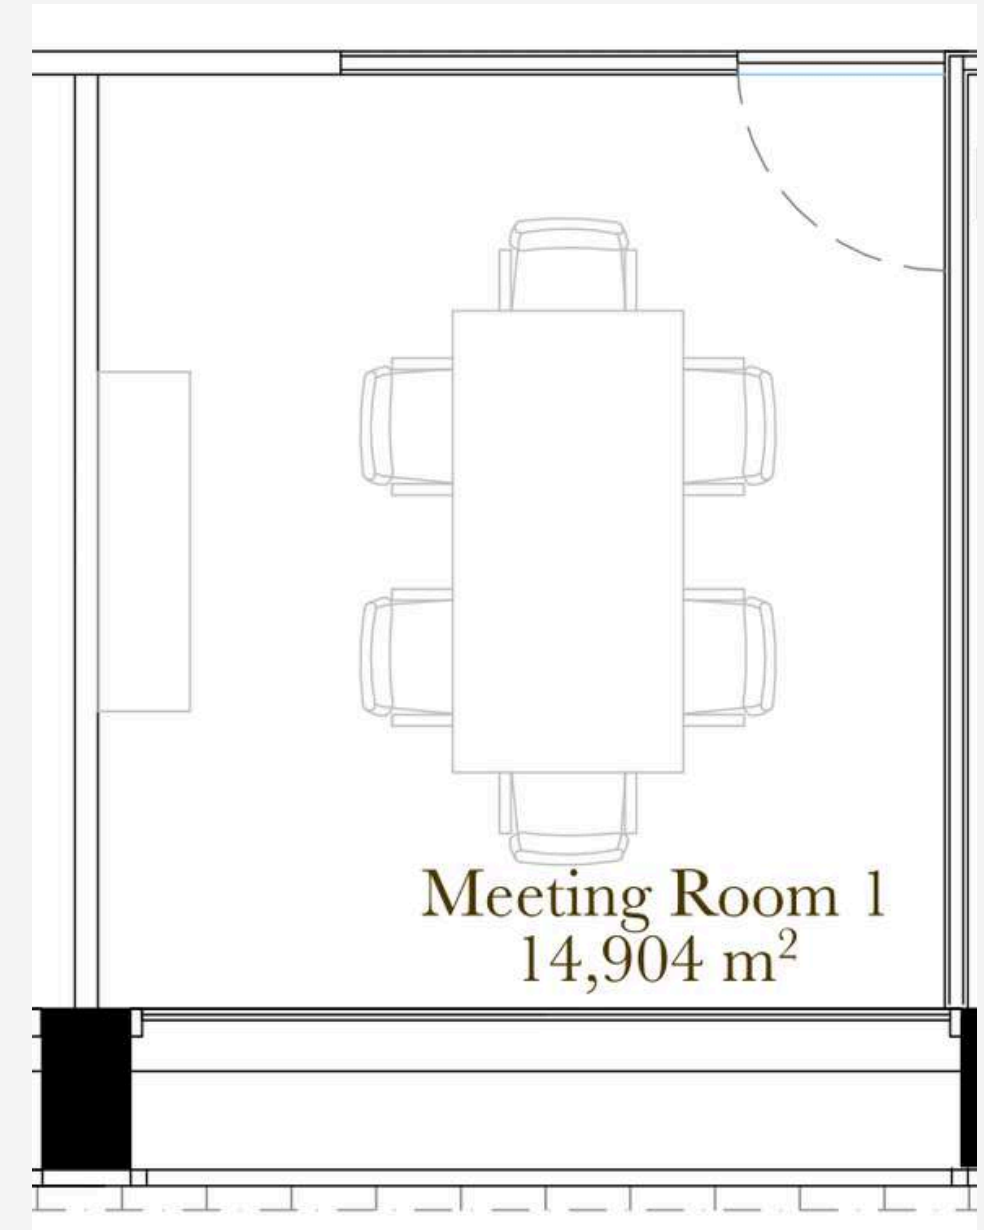

MEETING ROOM 1

Max. Capacity: 8 pax