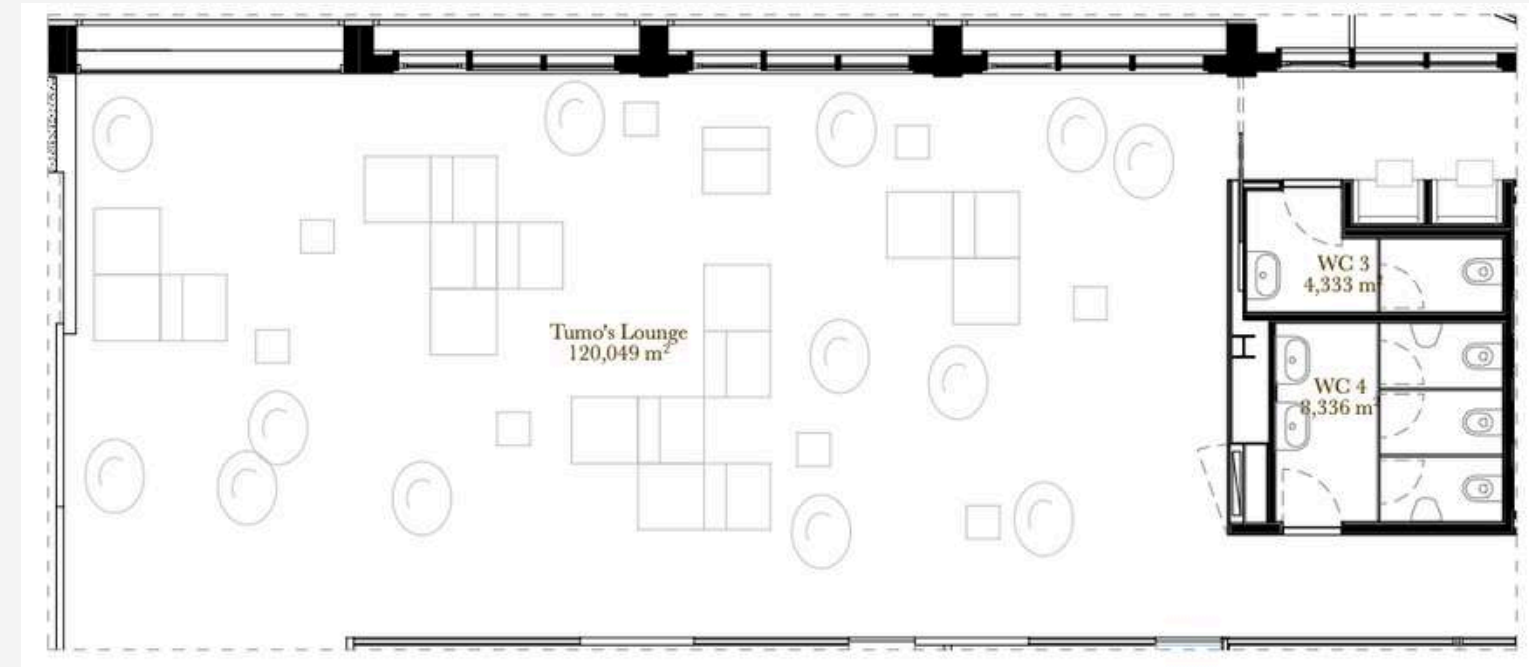

# LOUNGE

Max. Capacity: 100 pax