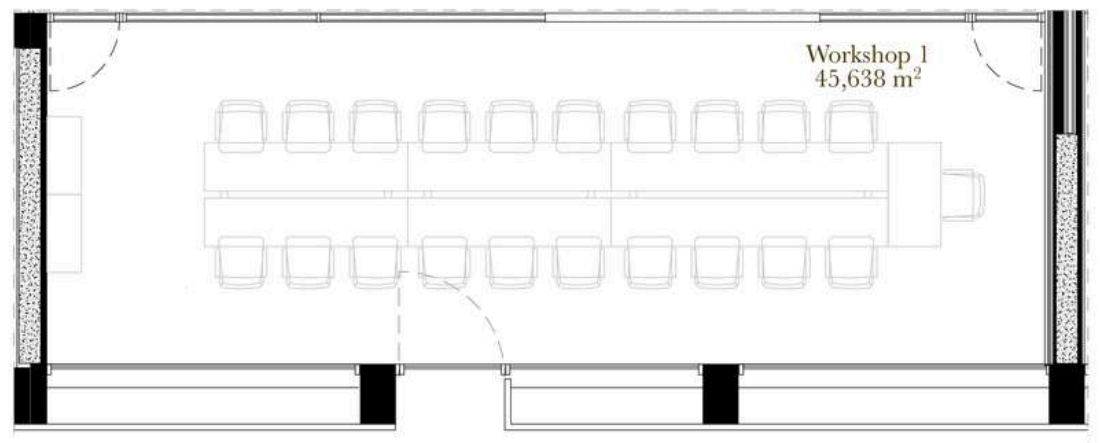

WORKSHOP ROOMS