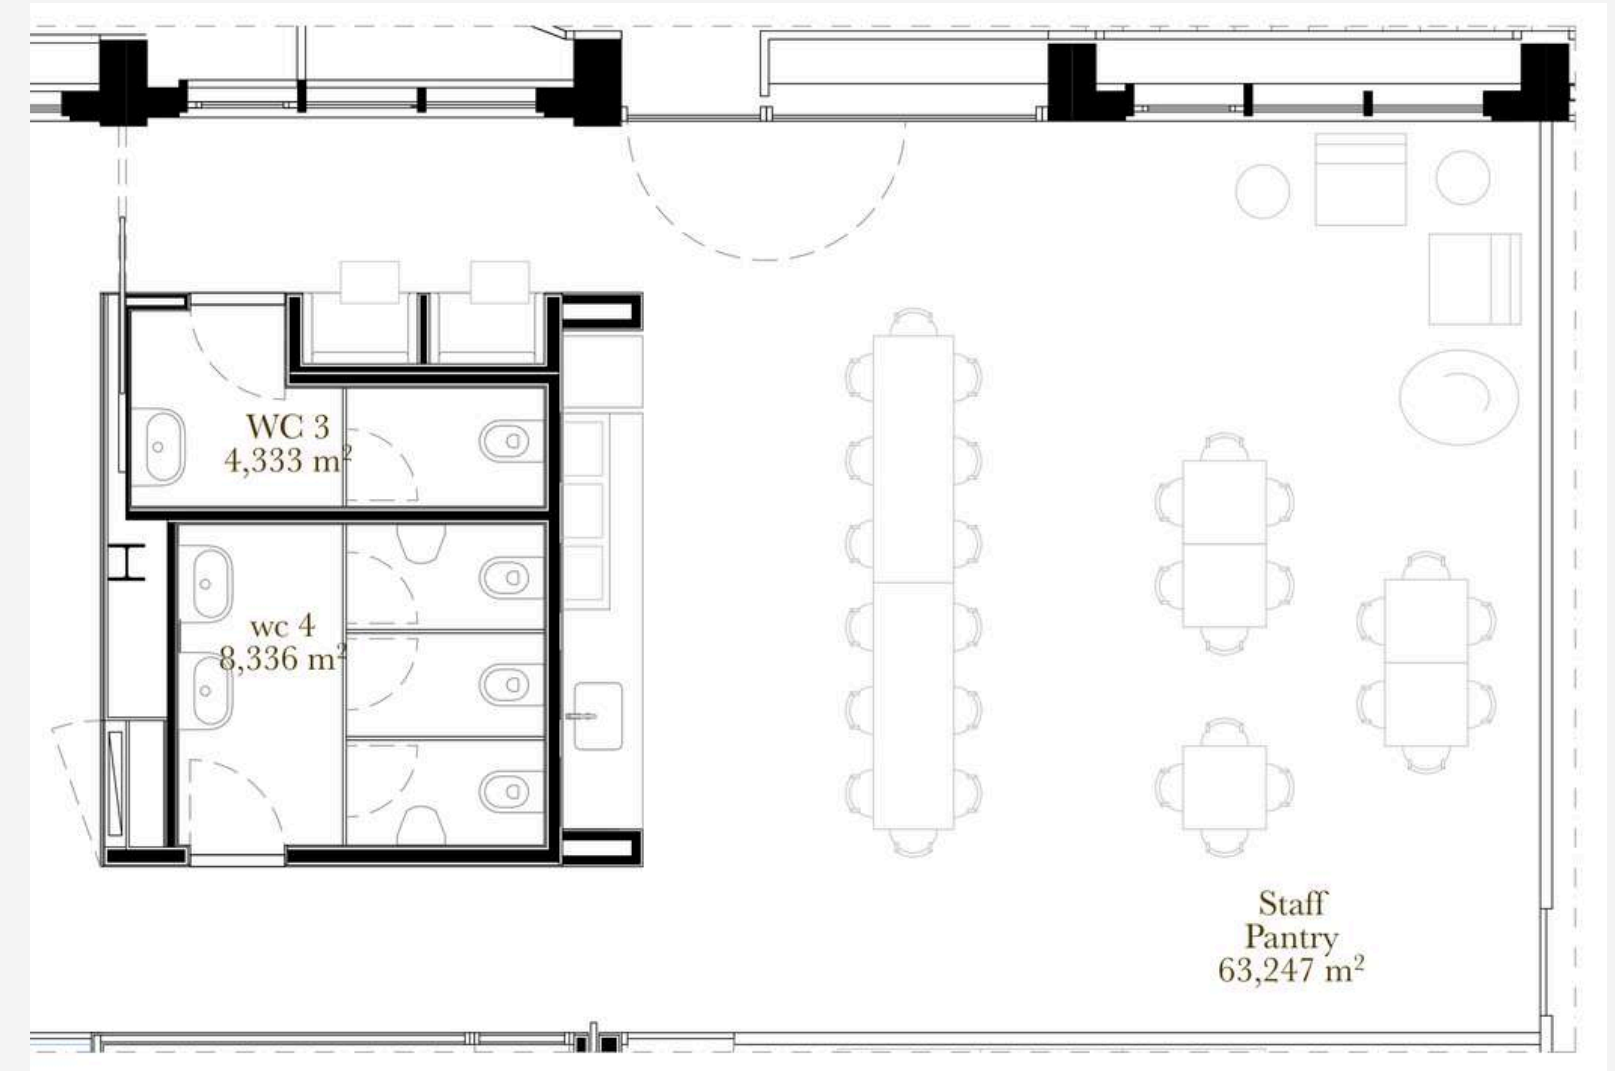

PANTRY

Max. Capacity: 32