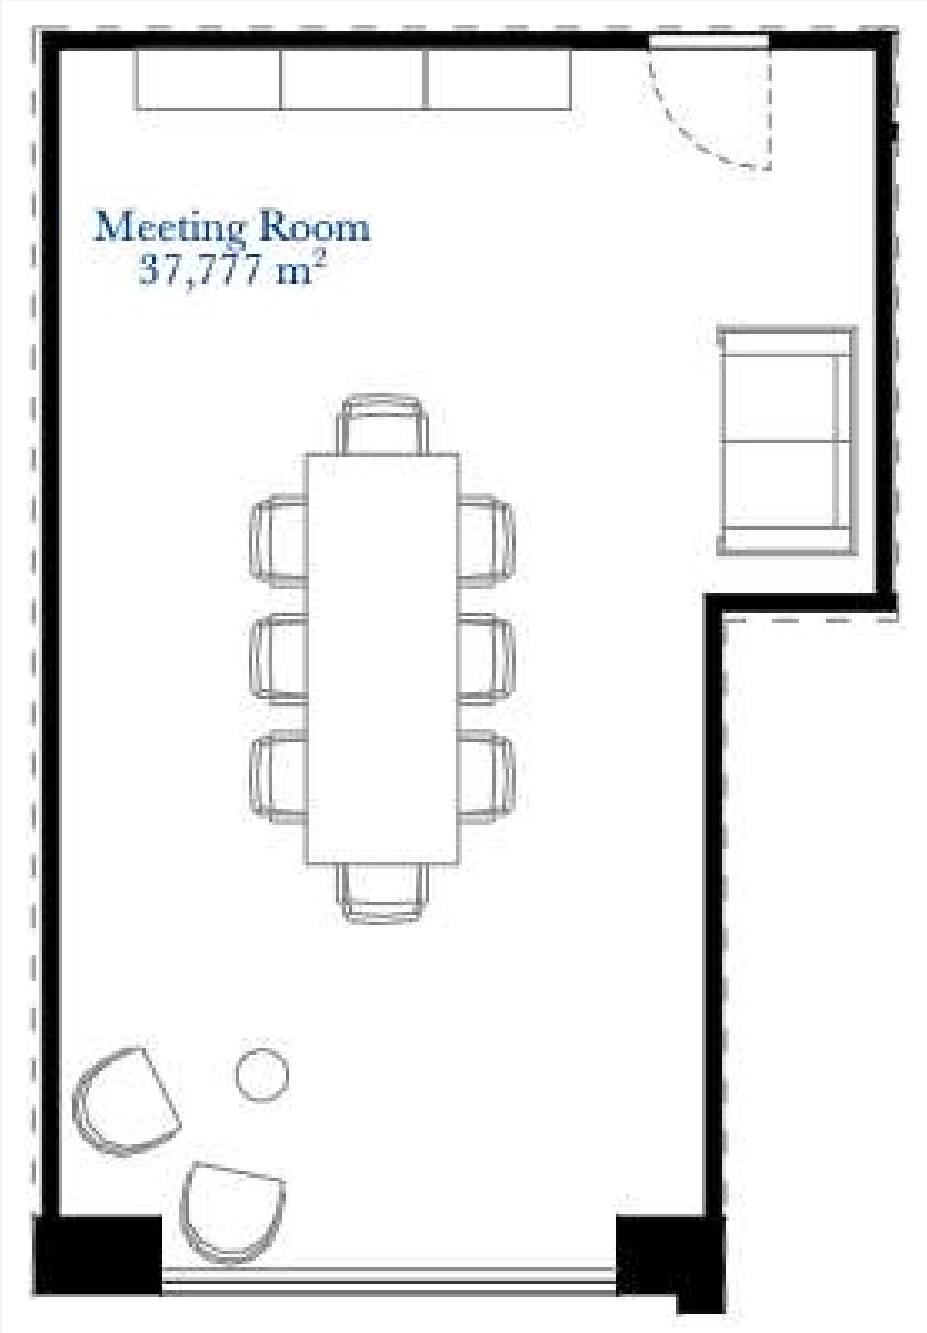

MEETING ROOM

Max. Capacity: 12