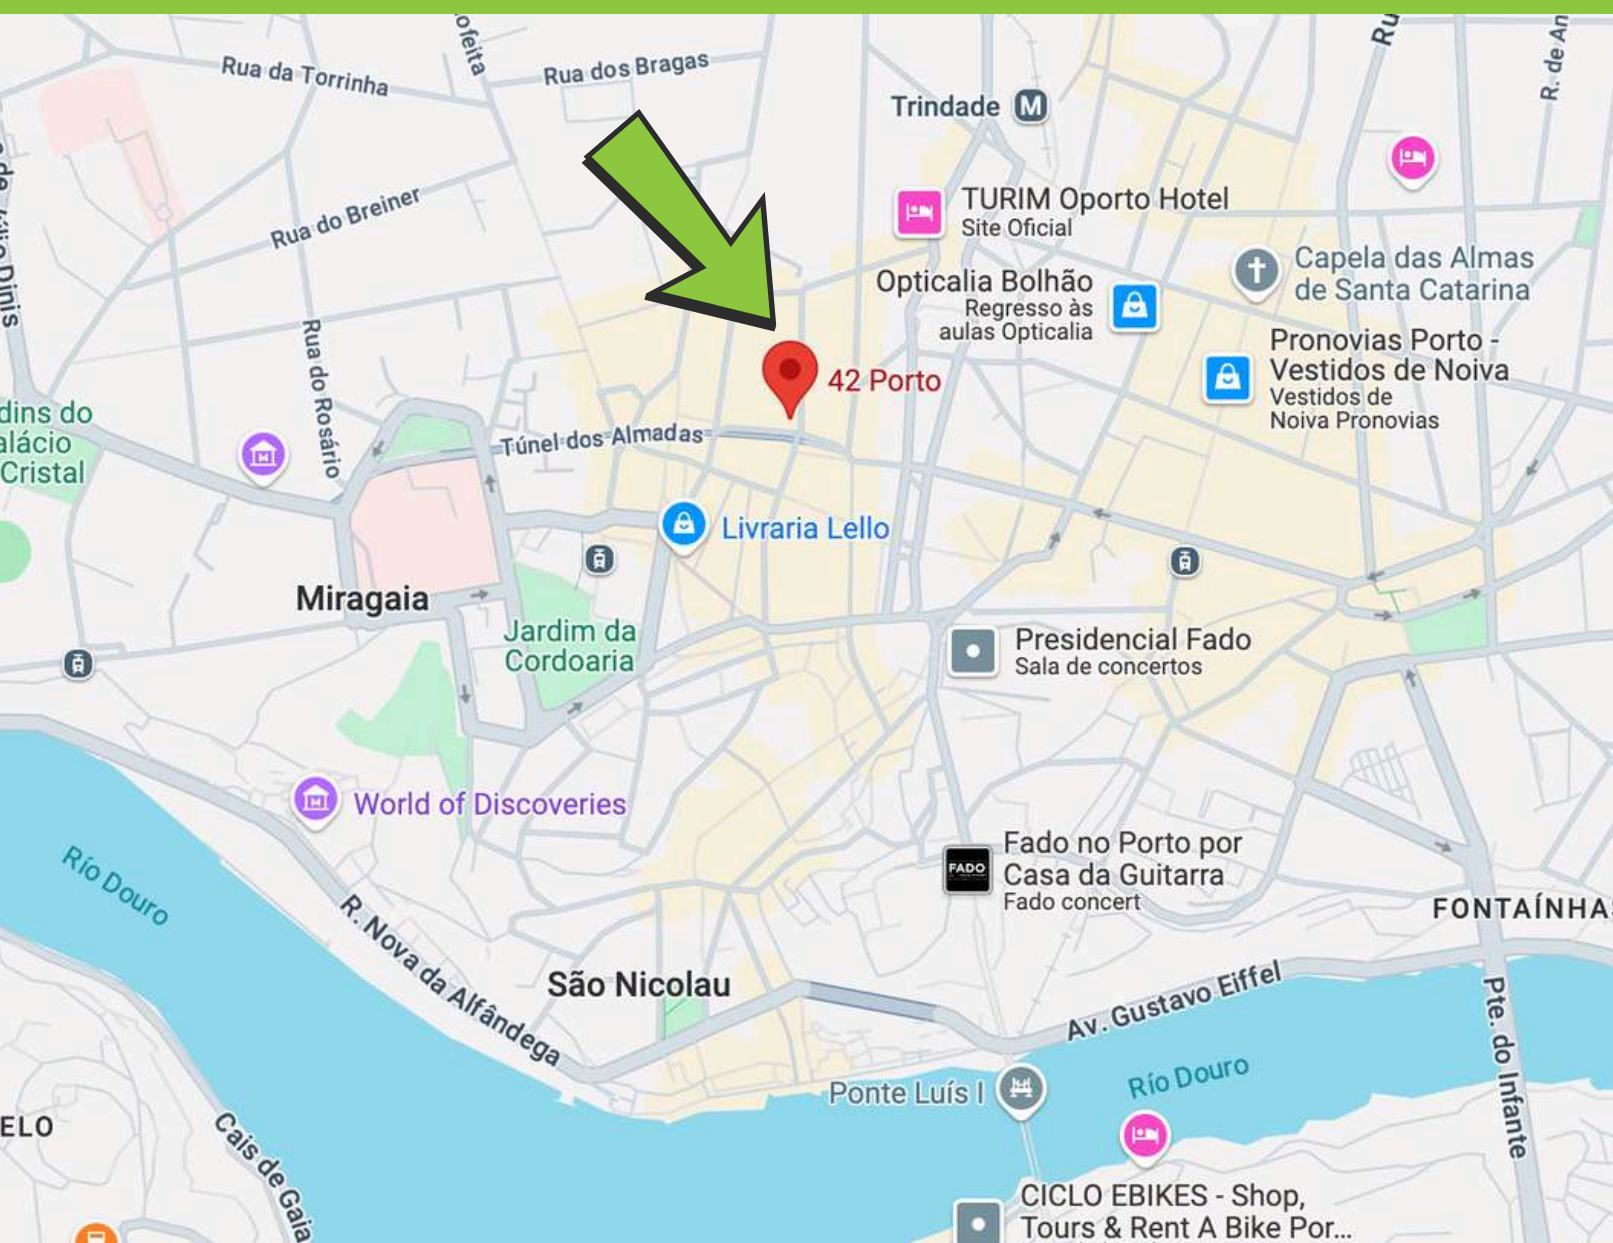

RUA DA PICARIA PORTO CITY CENTER