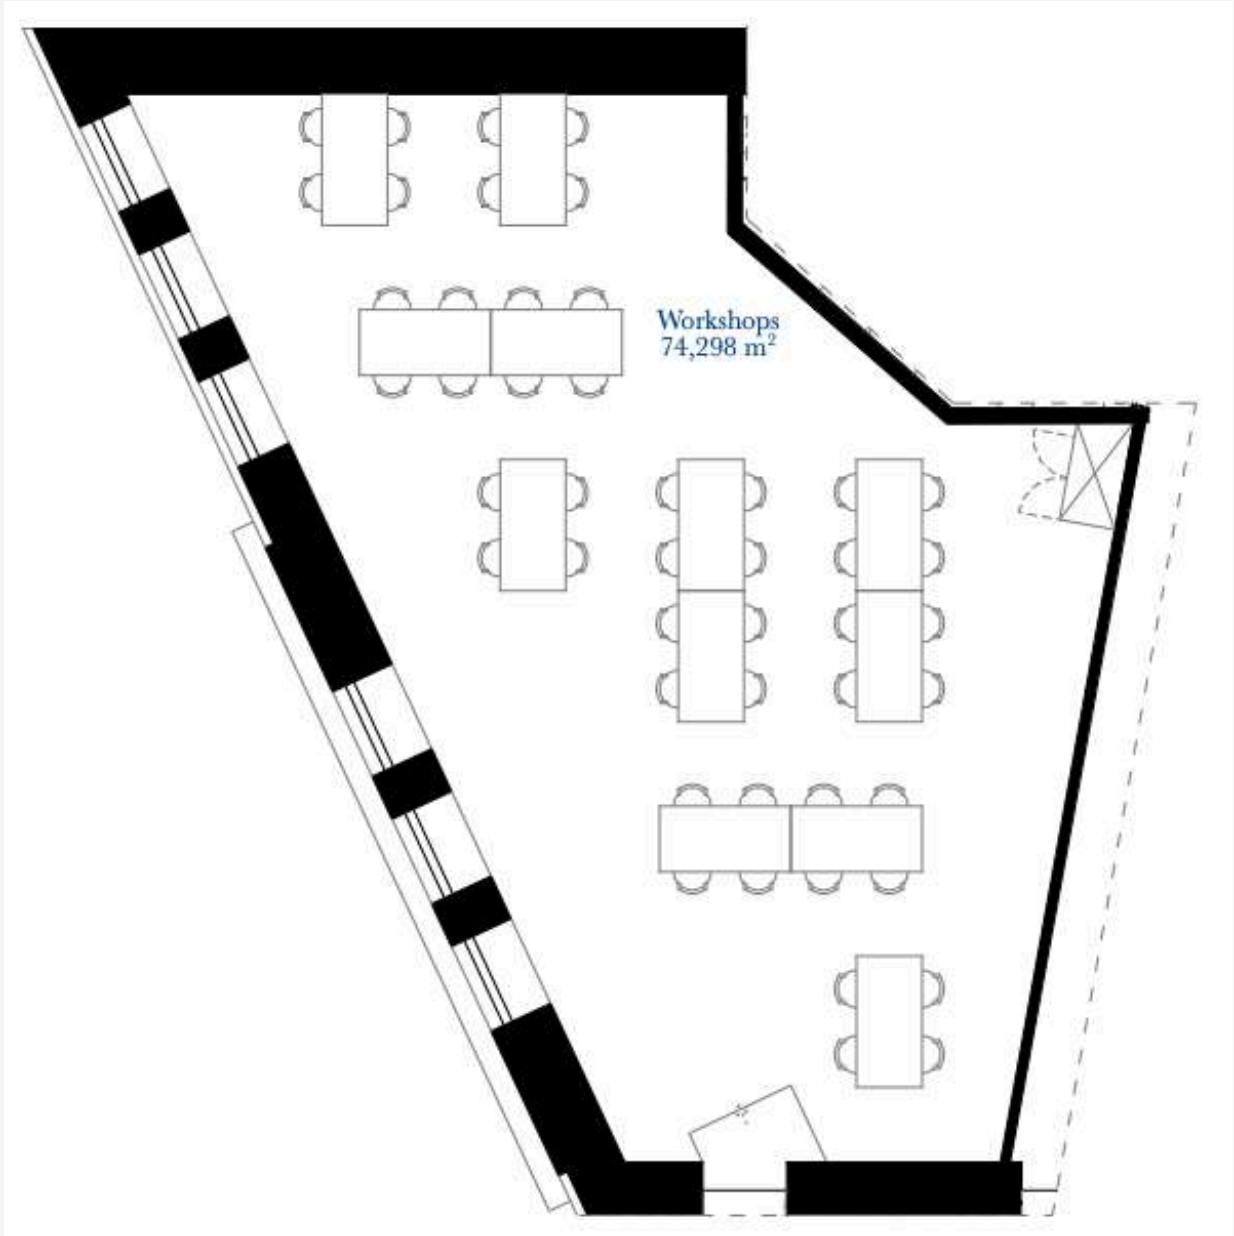

WORKSHOP ROOM

Max. Capacity: 80