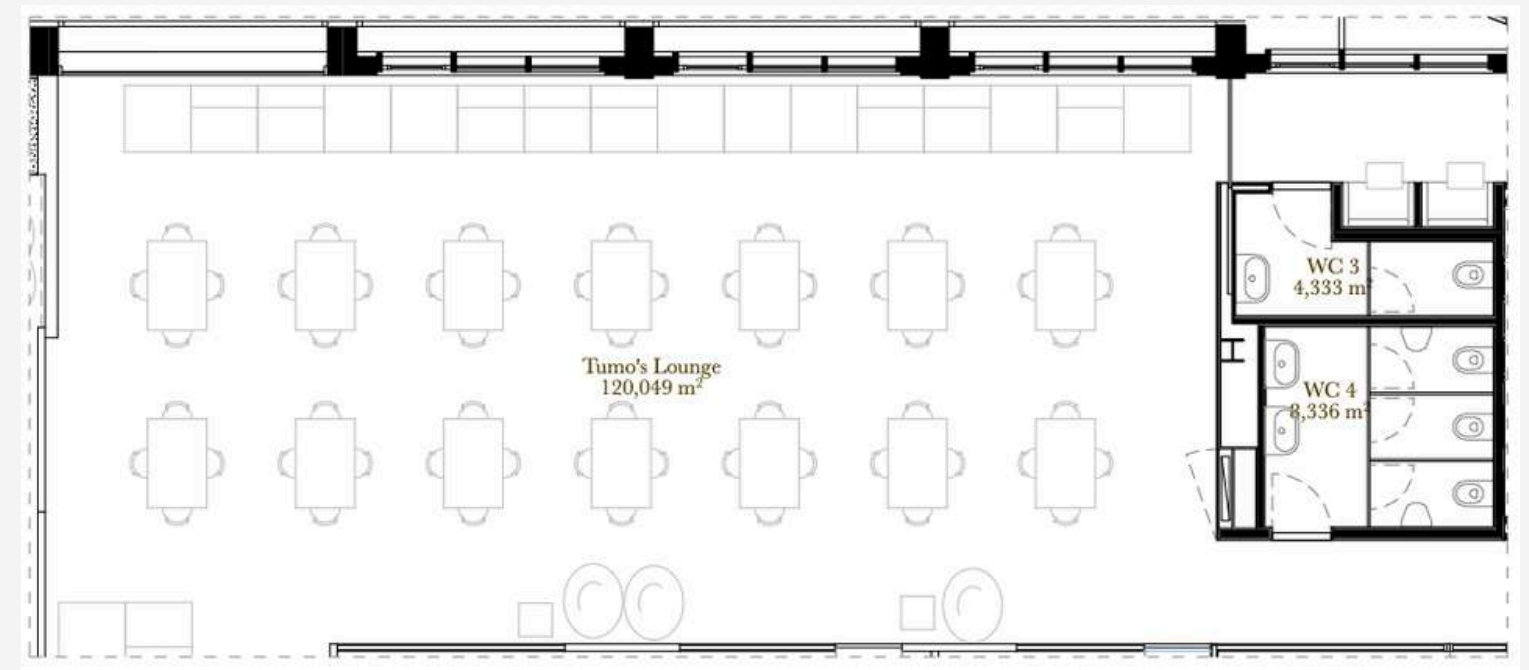

# LOUNGE

Max. Capacity: 100 pax