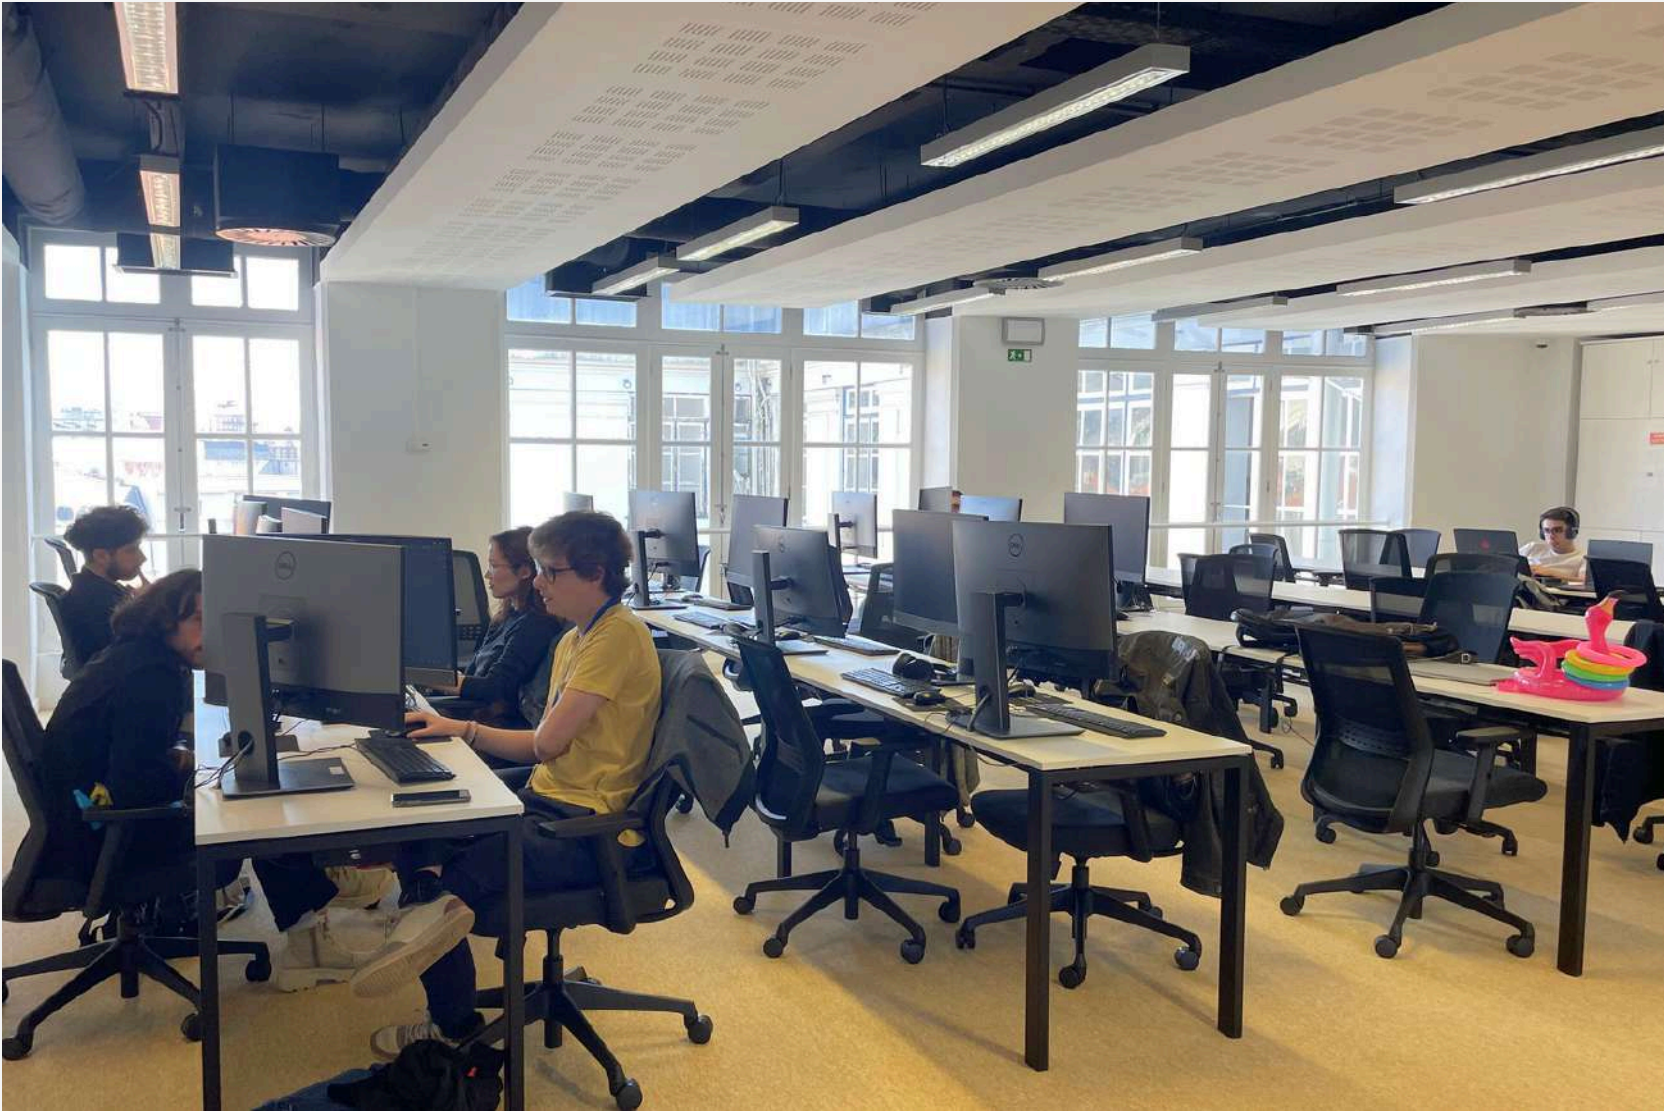

CLUSTERS 1 & 2

Details upon request