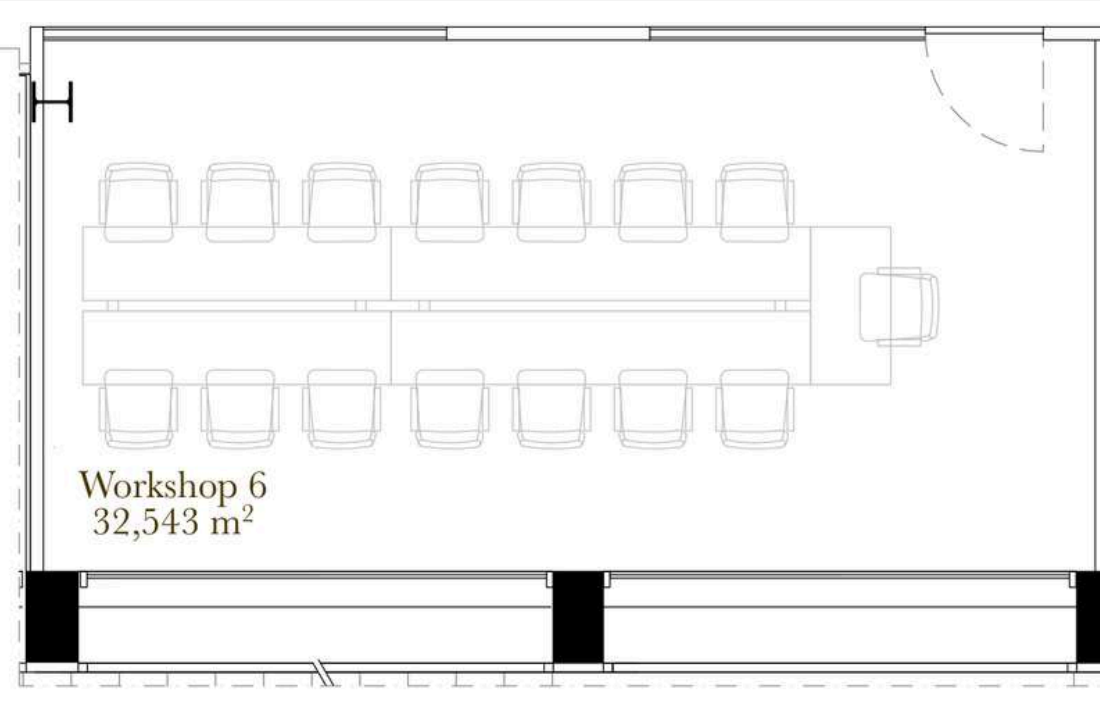

WORKSHOP ROOMS