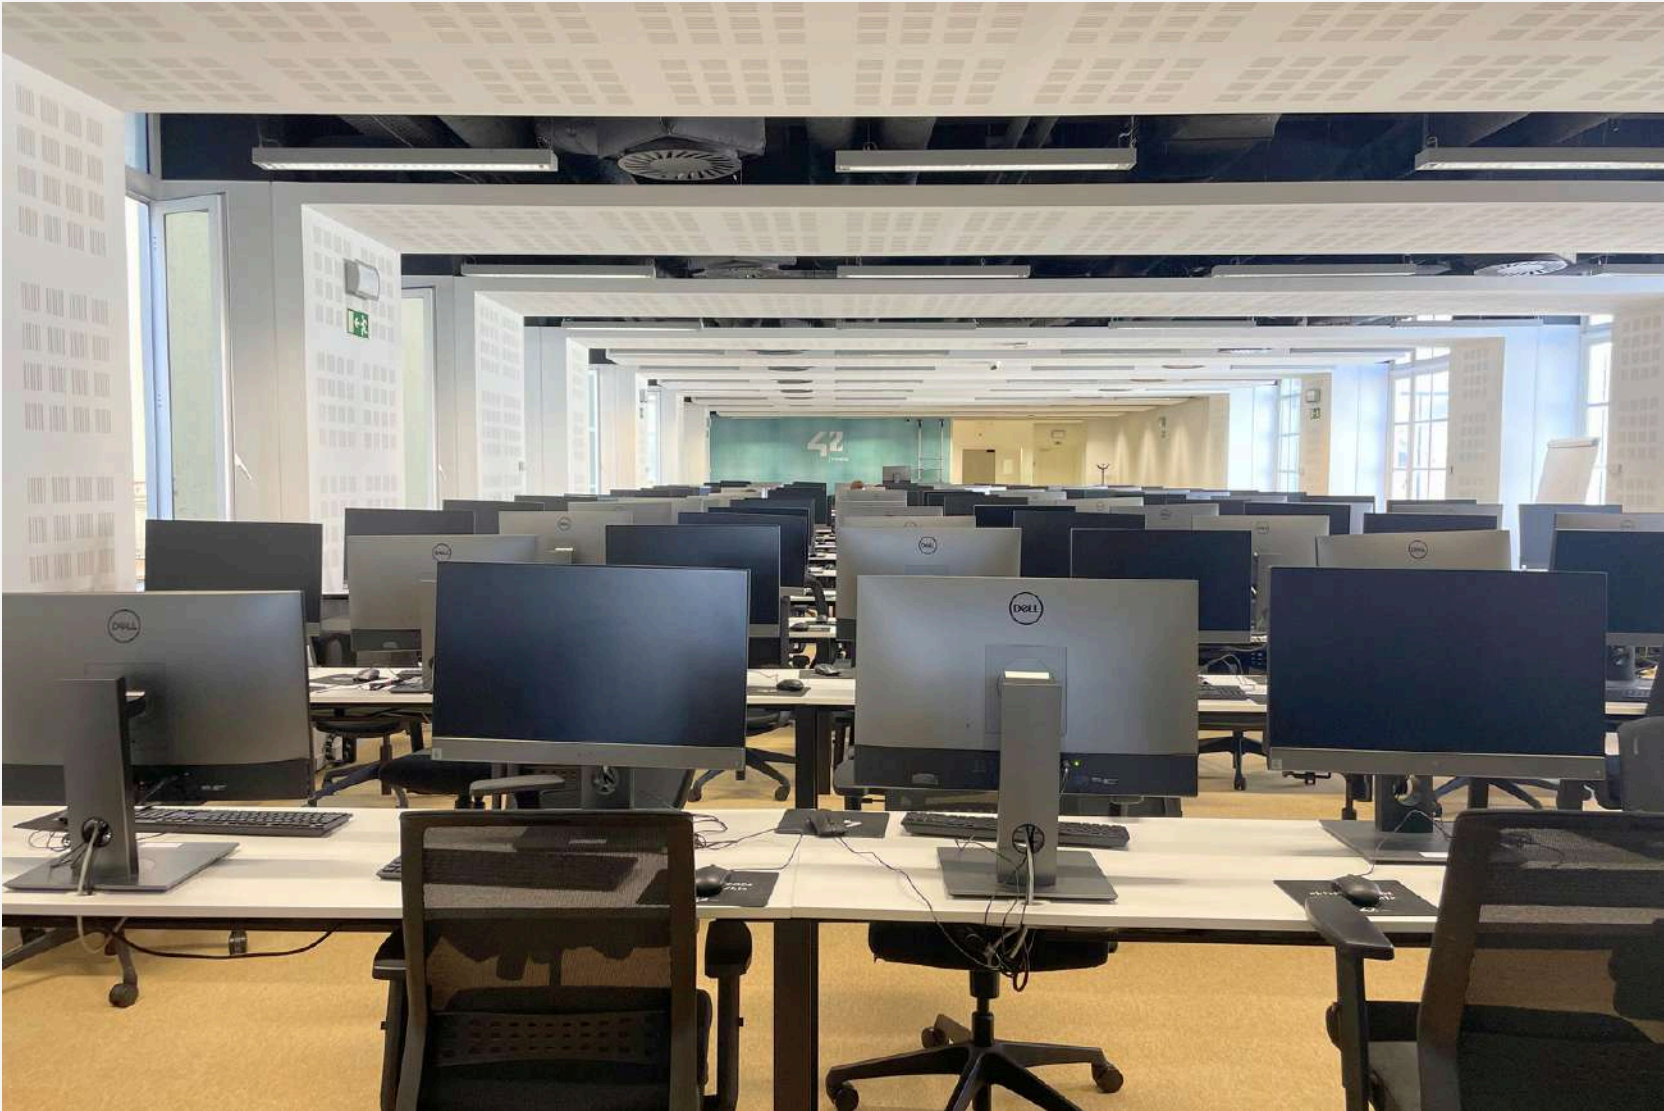

CLUSTERS 1 & 2

Details upon request