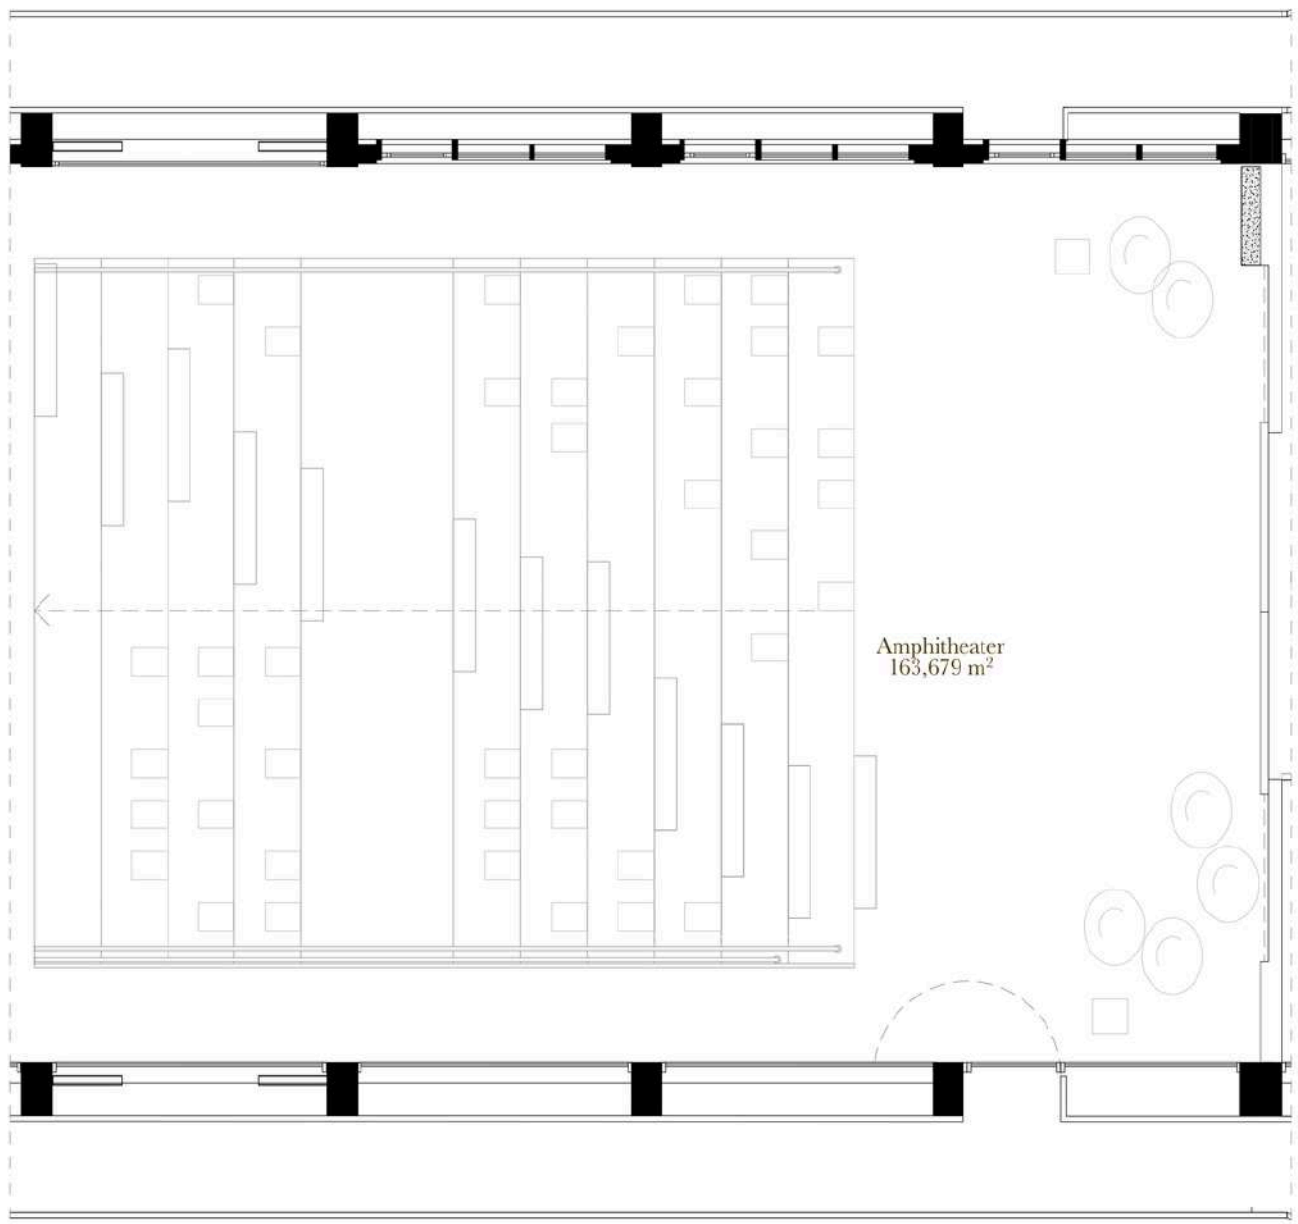

# LOUNGE

Max. Capacity: 100 pax