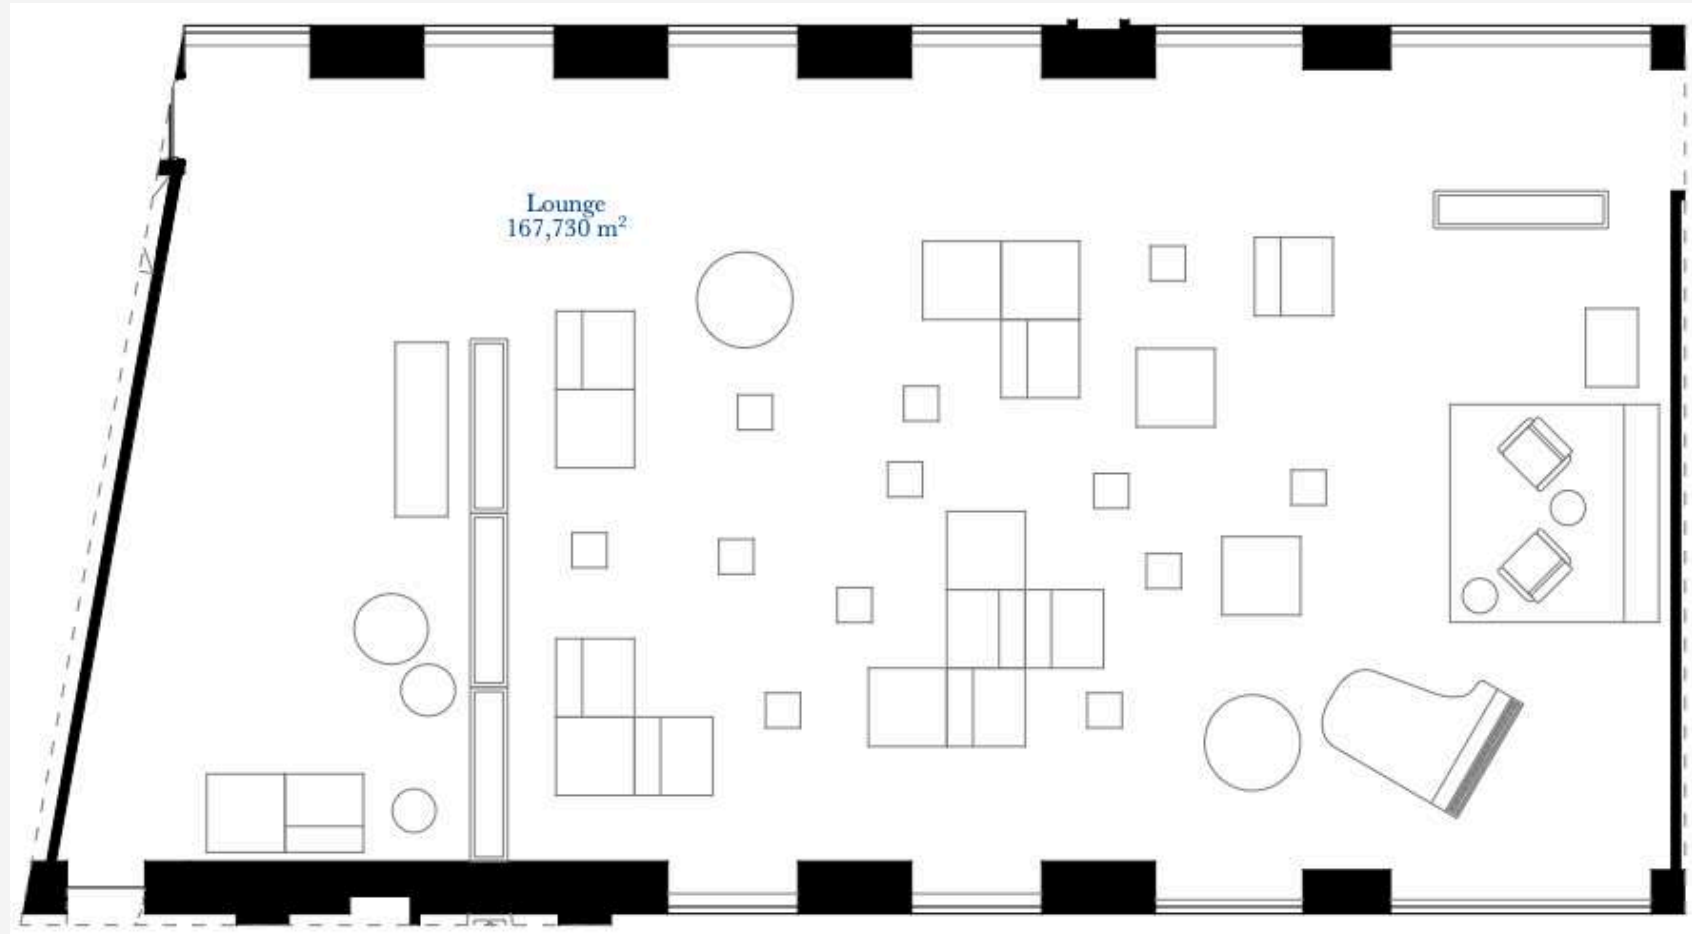

LOUNGE

Max. Capacity: 80