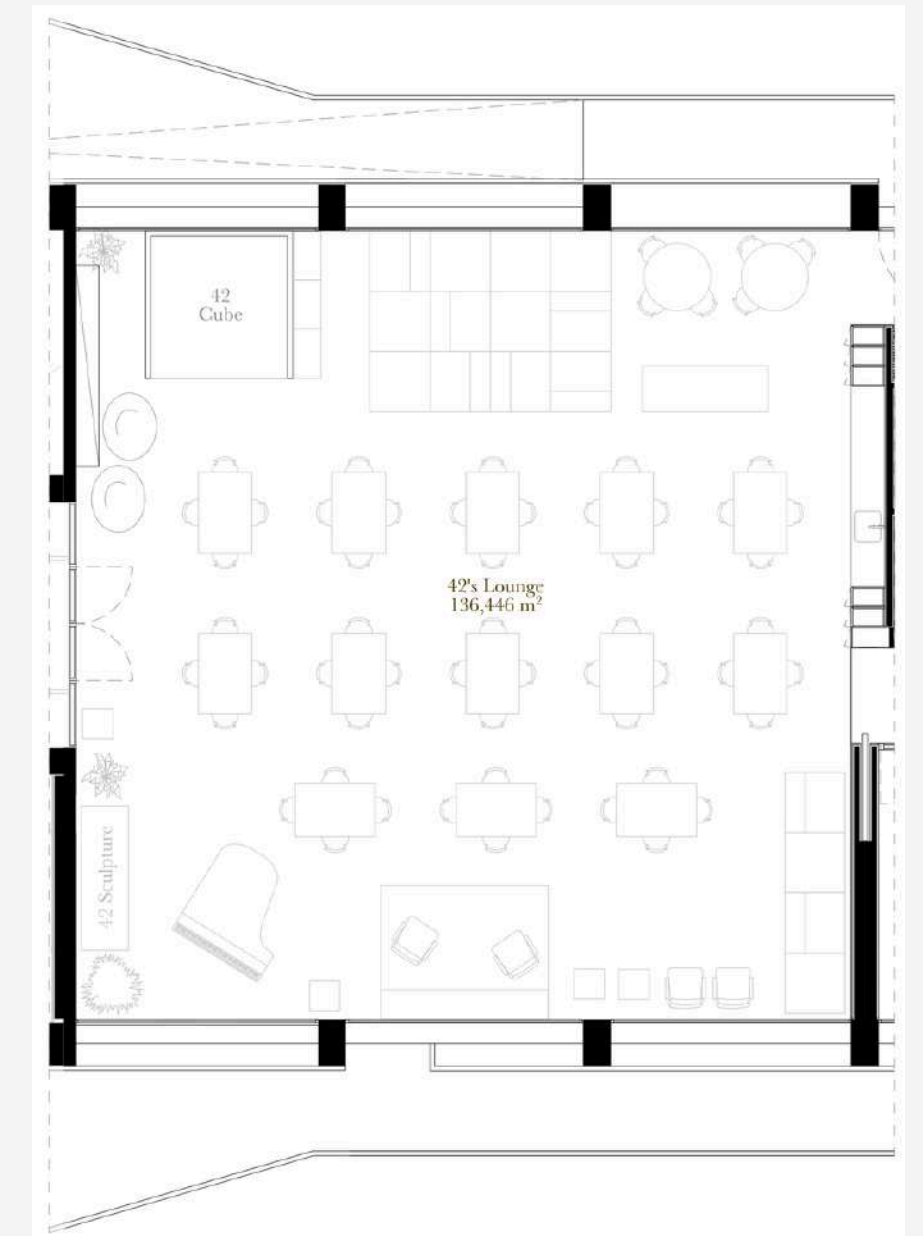

### **LOUNGE**

A **versatile space**, the lounge is furnished with bean bags and can easily accommodate chairs and even tables **to suit different event formats**. It is equipped with a **3 x 2.5m LED wall**, a **sound system**, and a **grand piano**, adding a touch of elegance to the room.

# LOUNGE

Max. Capacity: 100

Bean Bags

Tables & chairs