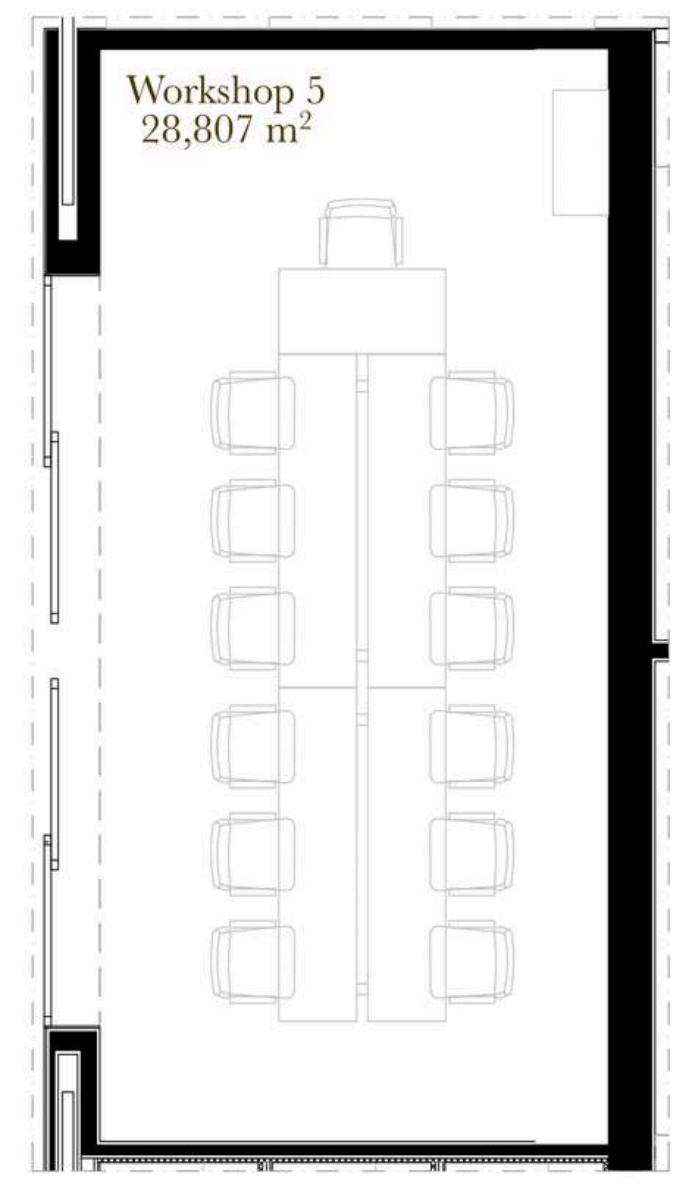

WORKSHOP ROOMS