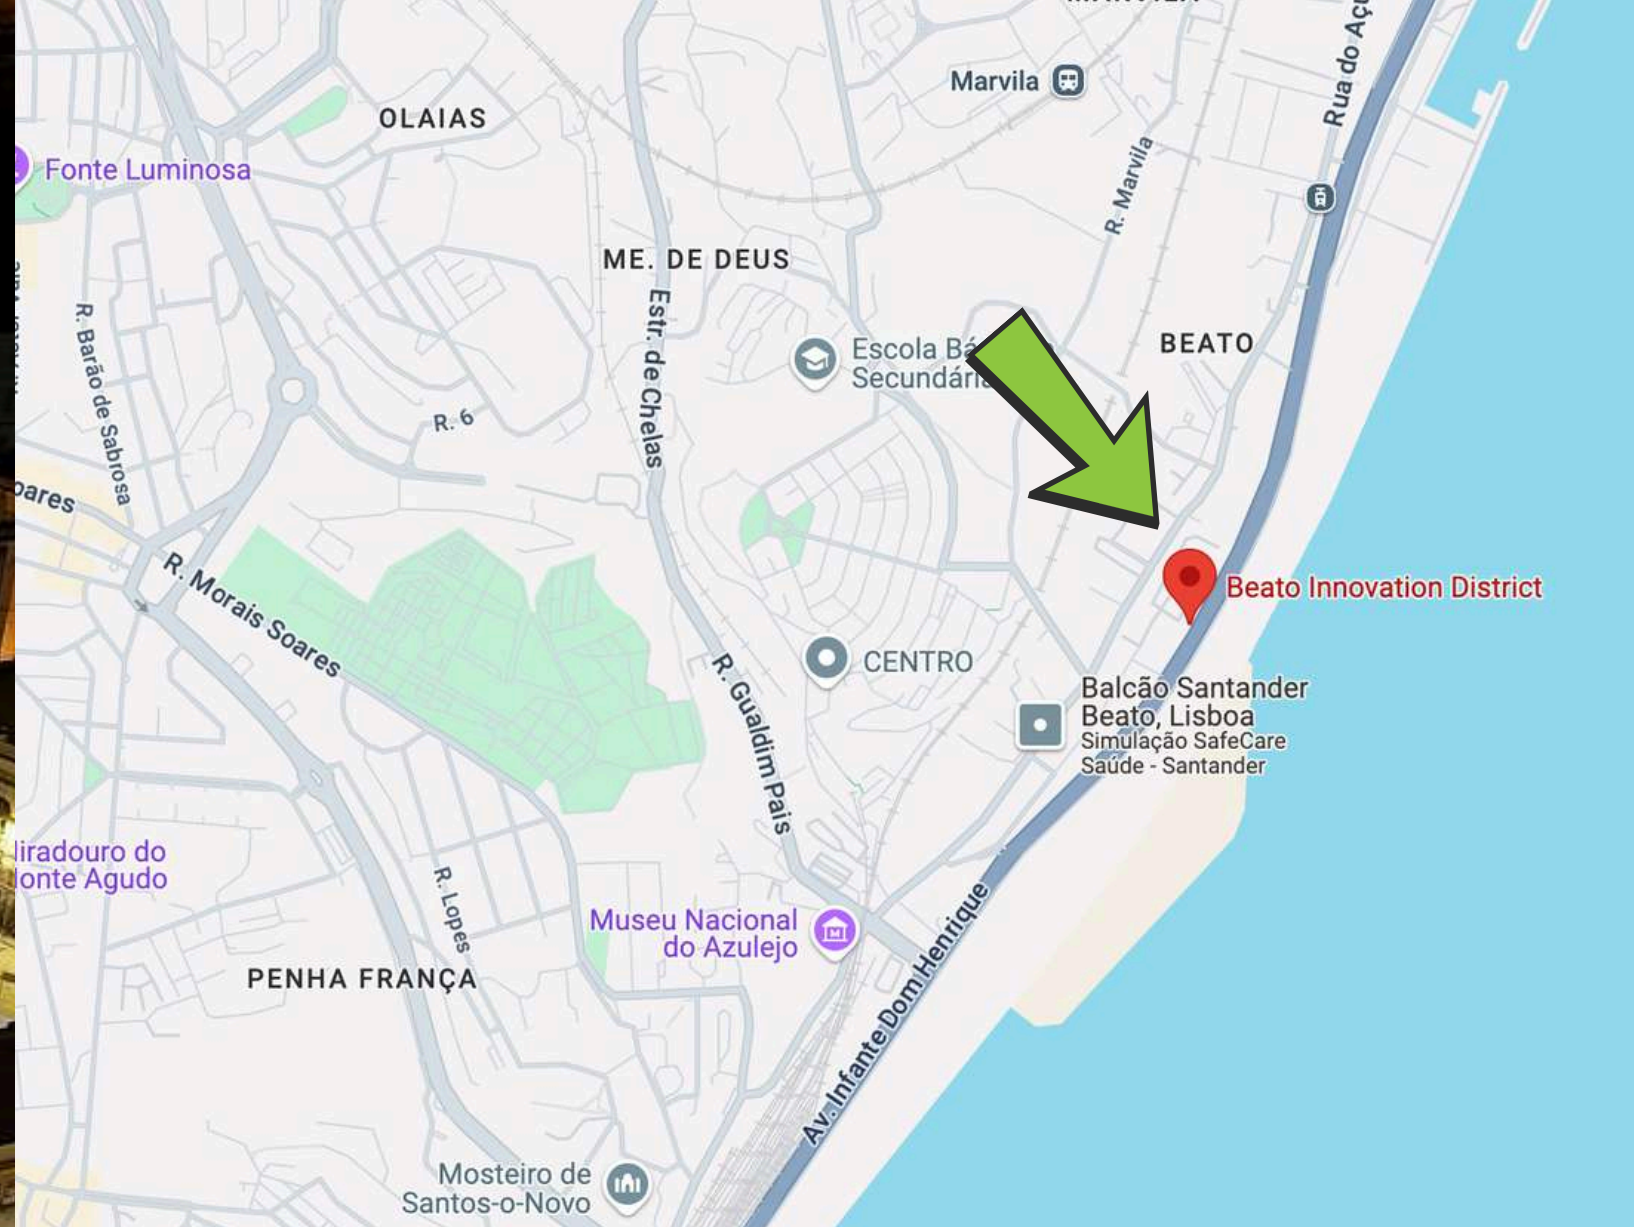

## LISBON – BEATO INNOVATION DISTRICT

---

A vibrant, restored factory complex that merges innovation, technology, and culture. With stunning views of the Tagus River and the Beato area, this space fosters creativity and collaboration in the heart of Lisbon's rising tech scene.

## PORTO – RUA DA PICARIA

---

Centrally located in the historic heart of Porto, this venue blends the charm of the city with modern amenities. Perfect for intimate gatherings, corporate events, or workshops, offering easy access to Porto's cultural and historical landmarks.

# BEATO INNOVATION DISTRICT

# RUA DA PICARIA PORTO CITY CENTER